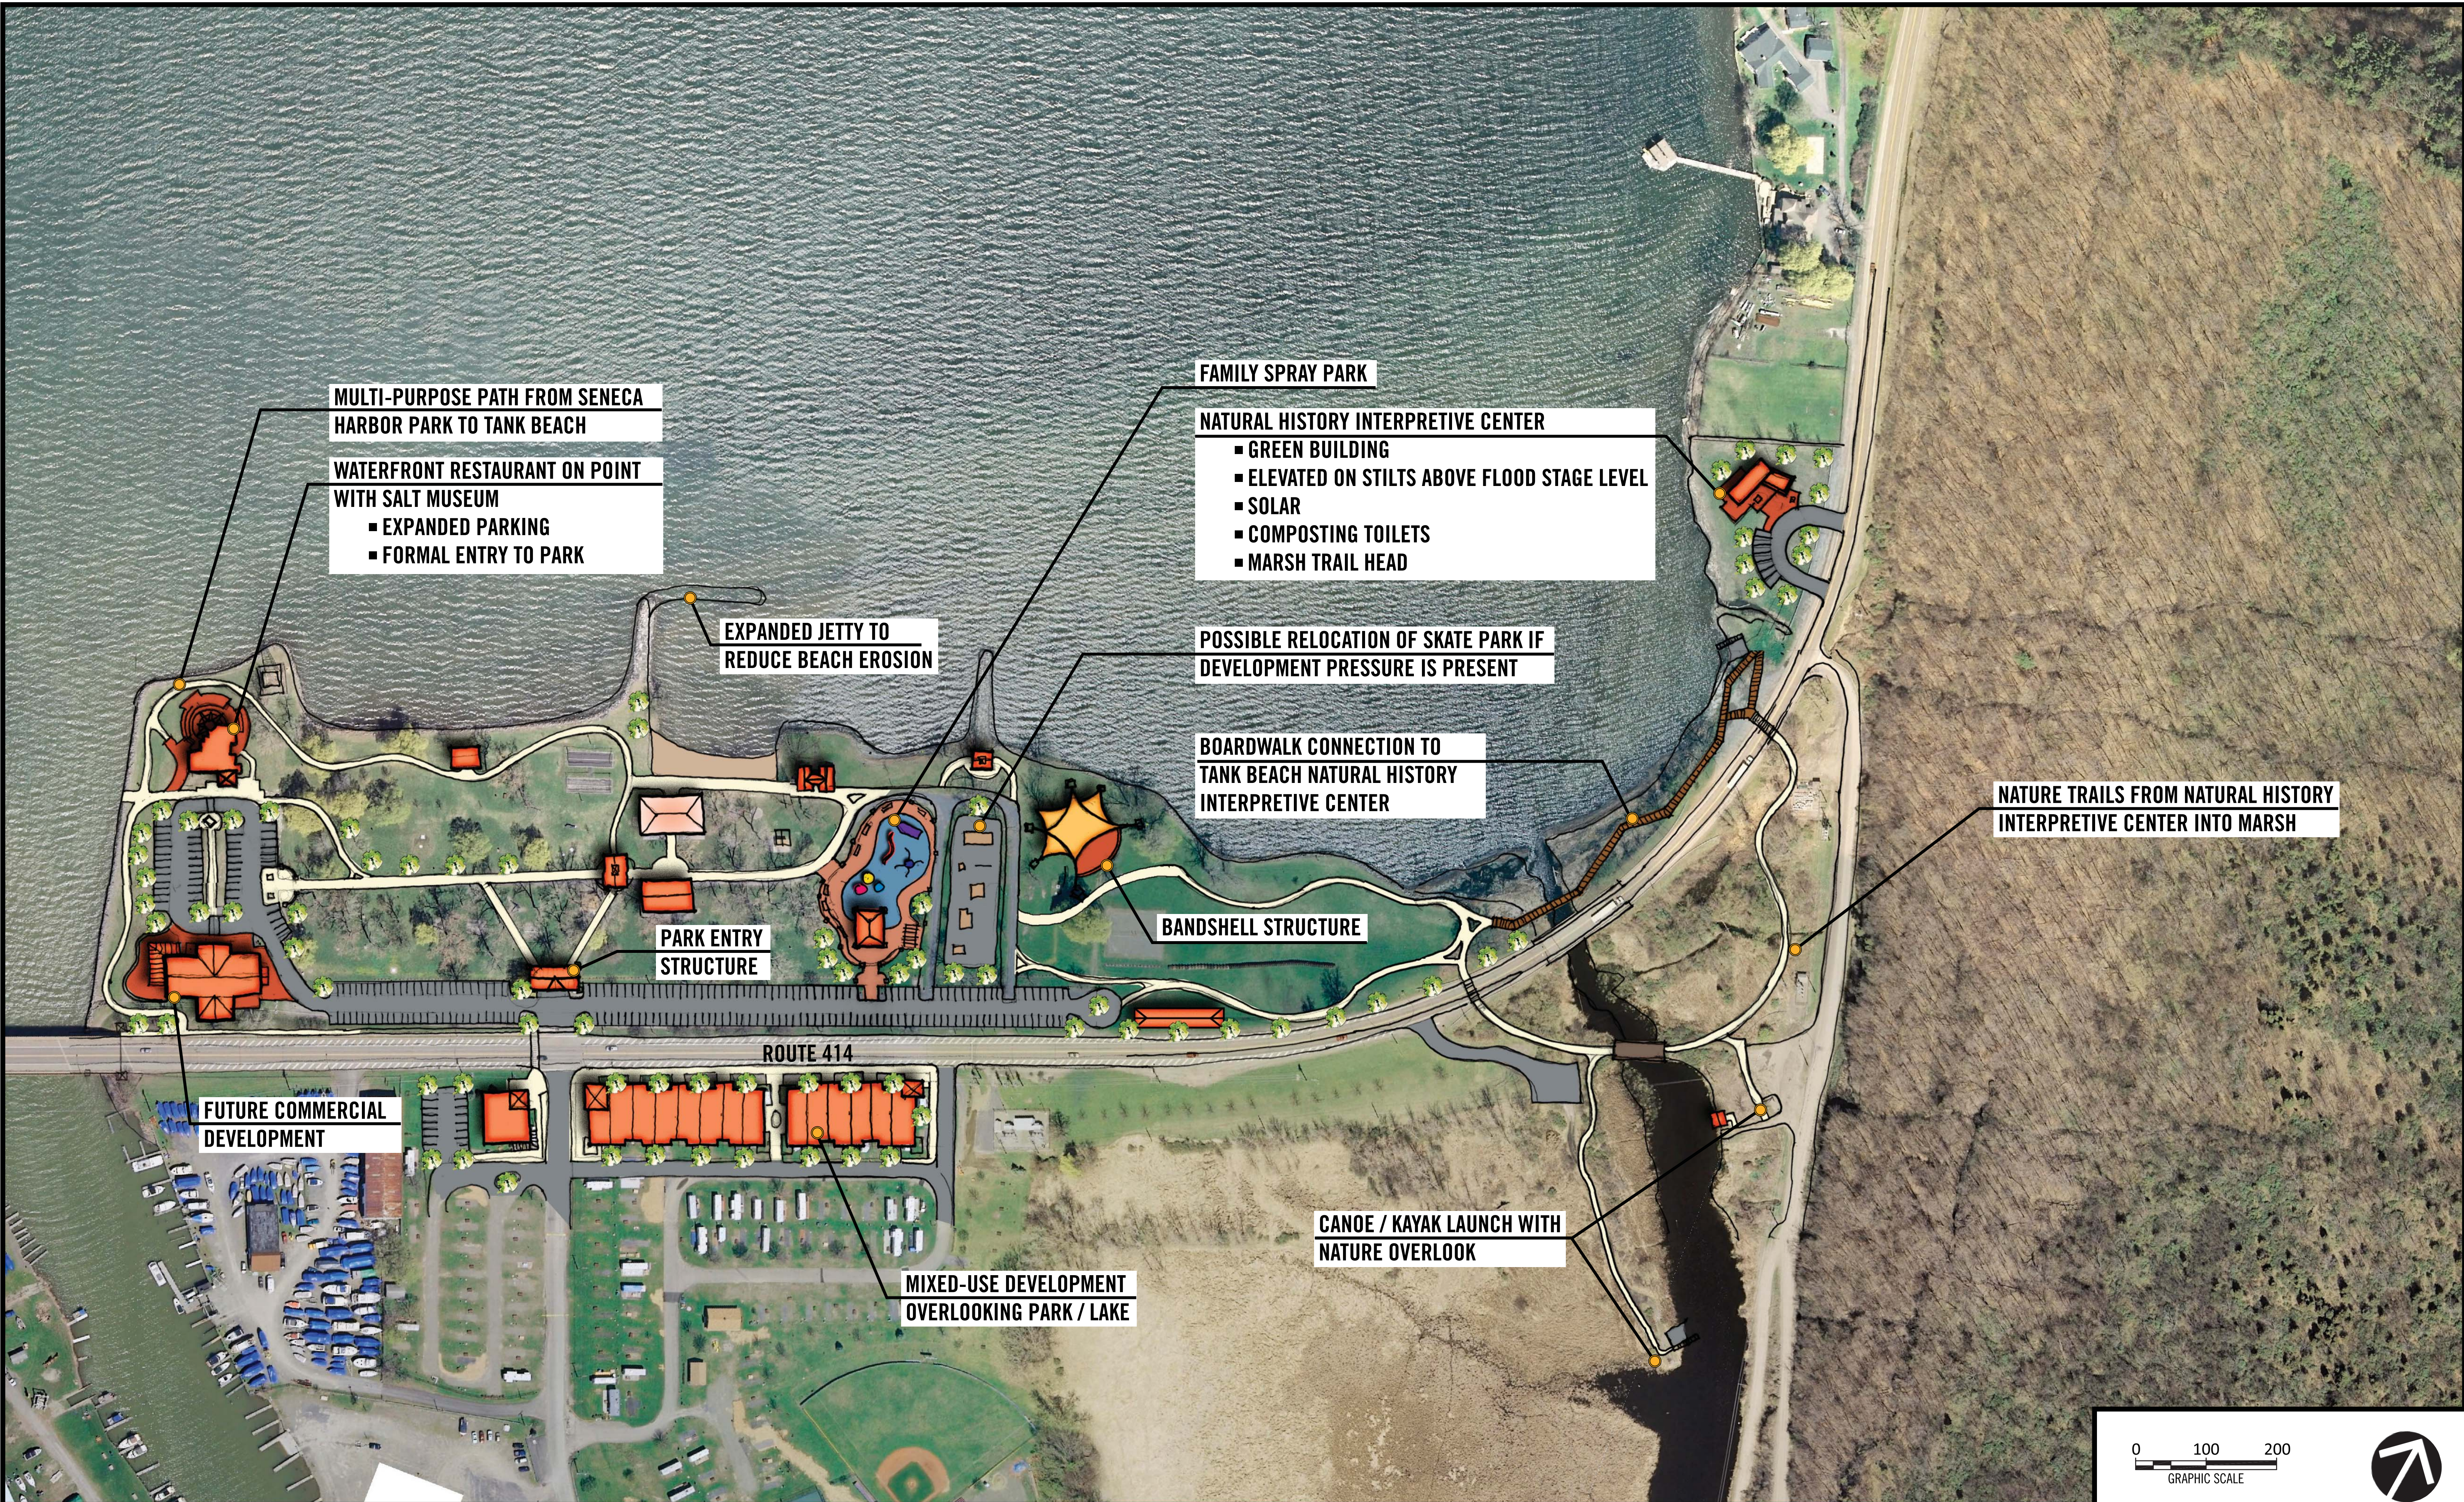

Lakefront Management Strategy

Watkins Glen, New York

JULY 9, 2010

Lakefront Management Strategy

Watkins Glen, New York

JULY 9, 2010

Lakefront Management Strategy

Watkins Glen, New York

JULY 9, 2010